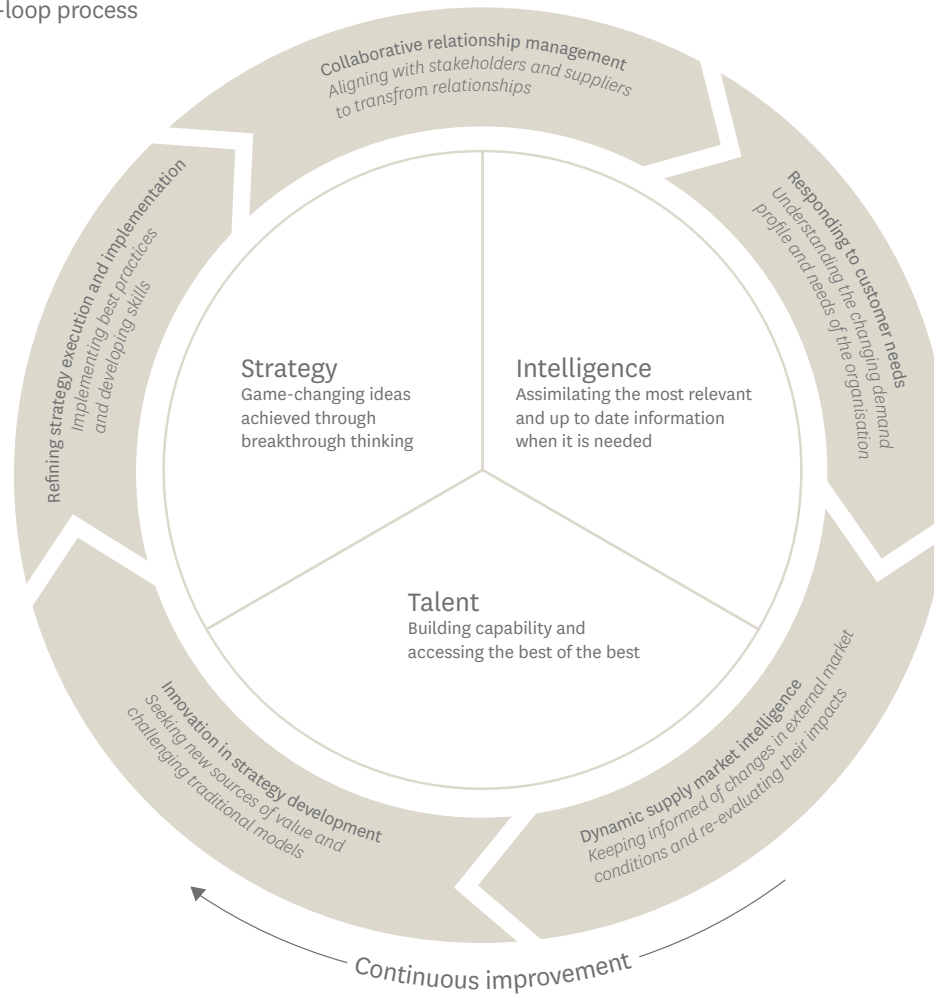

THE
SOURCE

CATEGORY MANAGEMENT PROCESS

Category management process

Strategic category management is a closed-loop process

502 Albert Street
East Melbourne
VIC 3002
AUSTRALIA

T +61 3 9650 6665
F +61 3 9654 2777
E info@thesourceprocurement.com.au
www.thesourceprocurement.com.au